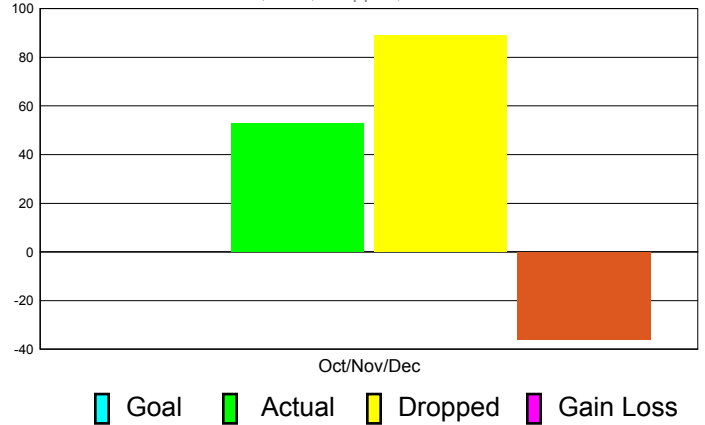

Membership Results 2011-2012

Goal, New, Dropped, Gain/Loss